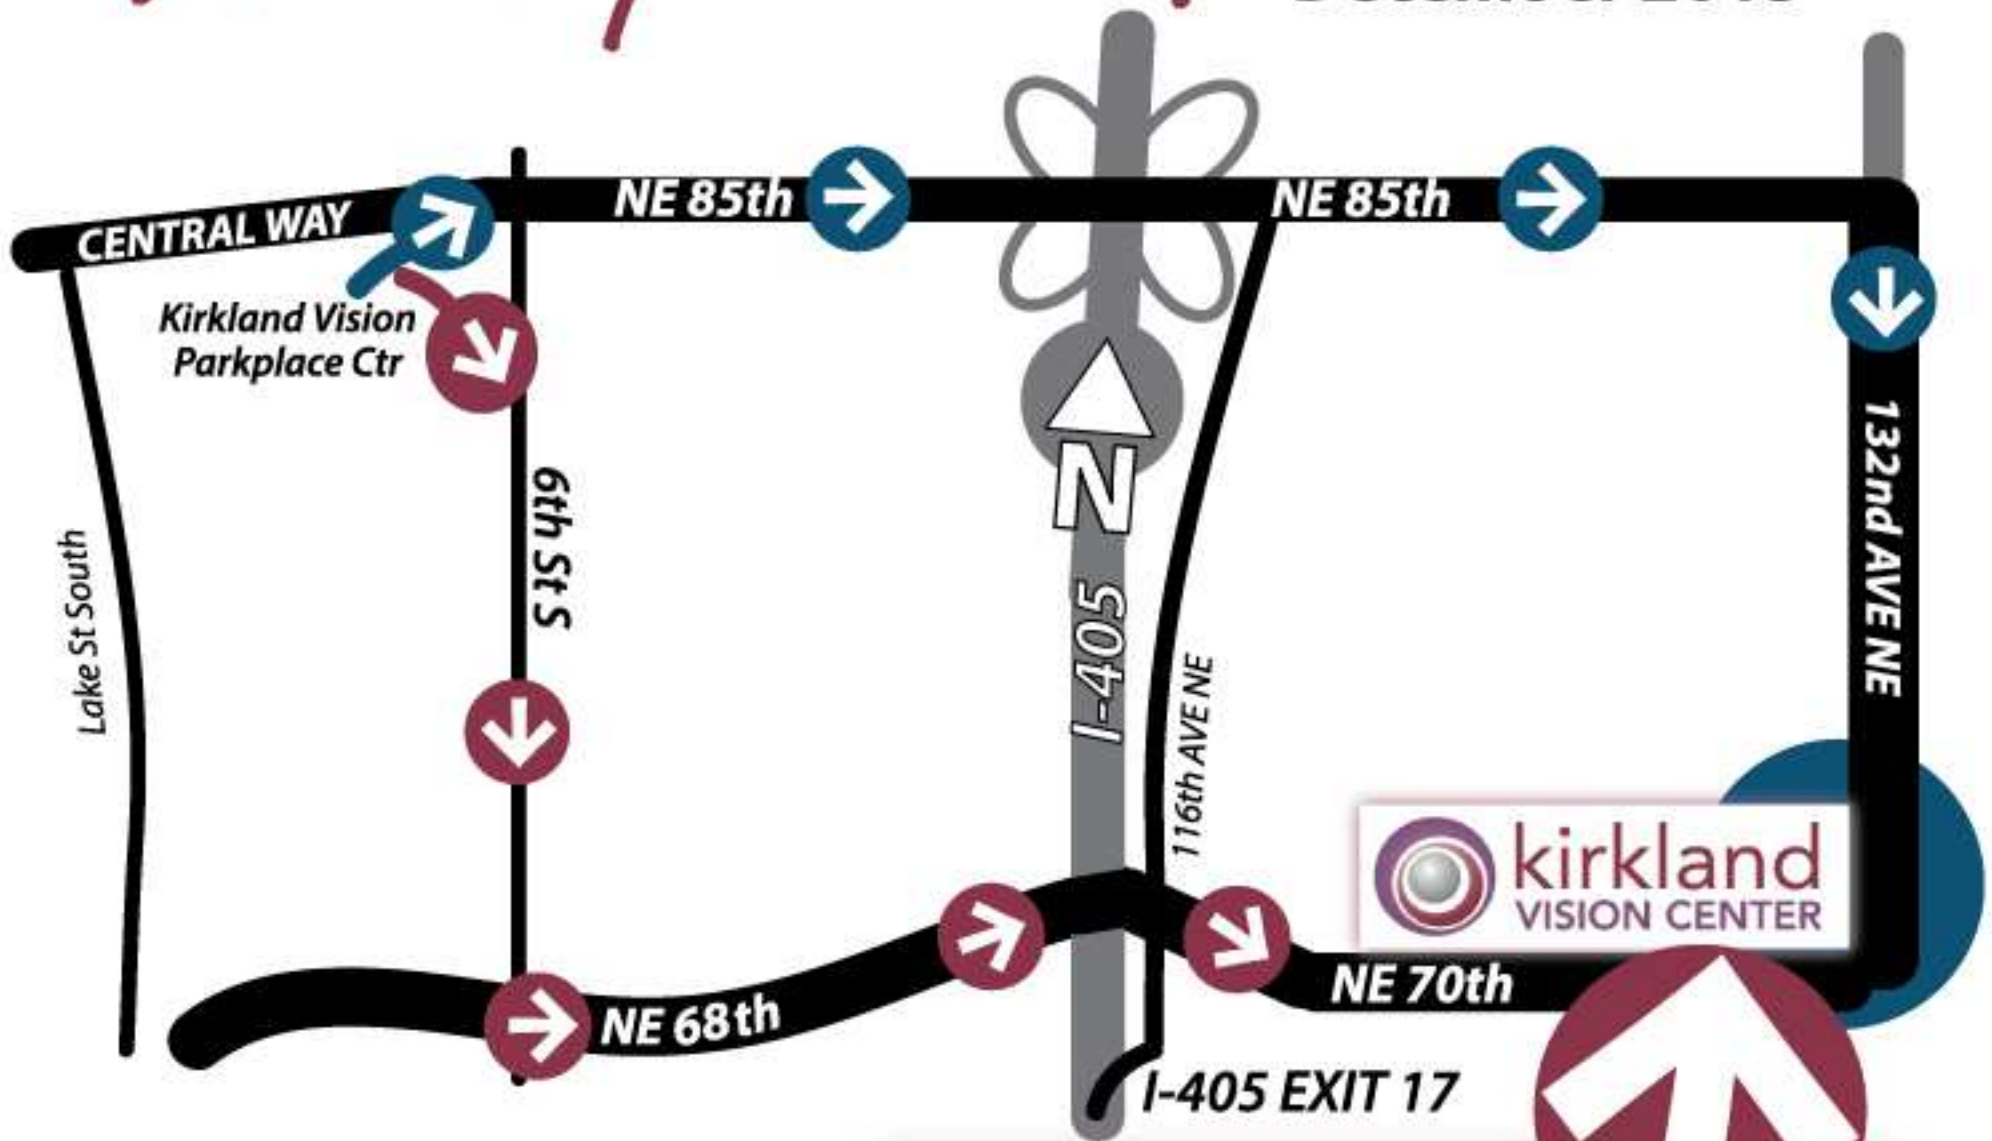

Moving Closeby

December 2015

New!
Just 2 miles away
Northwest corner of
NE 70th & 132nd Ave NE

13112 NE 70th Place Kirkland, WA 98033
425-822-8253 • www.kirklandvision.com

kirkland
VISION CENTER